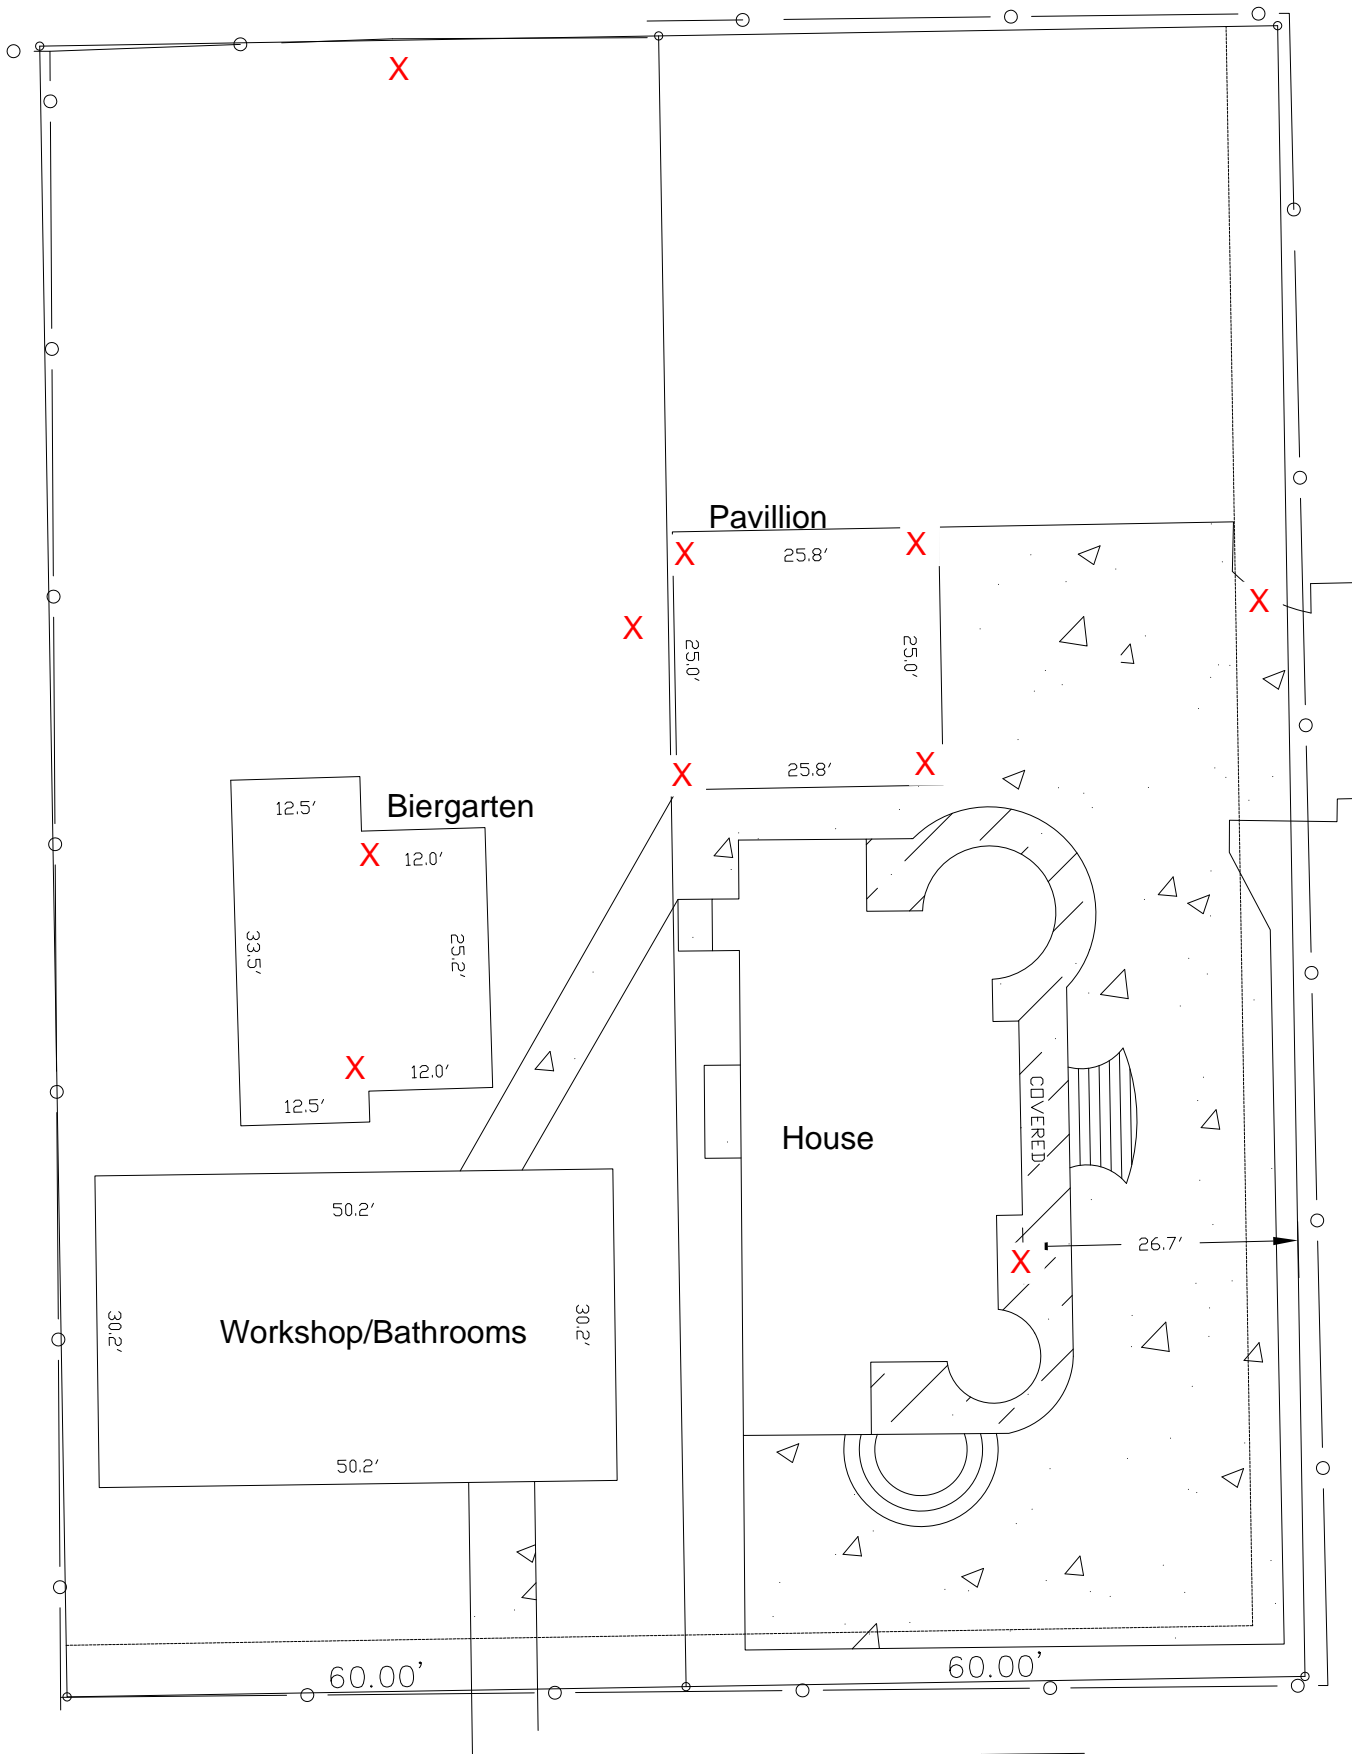

X-Electrical Outlets

MACHHA ST.

FOLGER ST.

53.66 FL 53.96 FL
55.34 HB